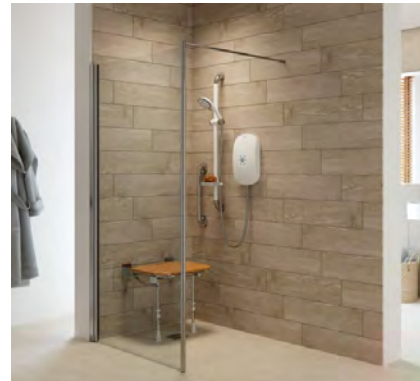

WALK IN SHOWERS

Shower seats & shower chairs

From folding seats to wheeled chairs, all of our chairs are Occupational Therapist approved

Ideal for wheelchair access

Our walk in showers are available with a no-door option - ideal if you are a wheelchair user

Easy temperature control

Our range includes the thermostatically controlled showers providing a safe and comfortable bathing

Complete peace of mind

● Low profile shower tray

Slip-resistant surface

● Shower screen

Simple single panel glass screen

● Shower seat

Variety of fold-up seats

● Grab rails

High grade stainless steel

● Wall panelling

Contemporary design range

● Mixer shower

Choose from our extensive range