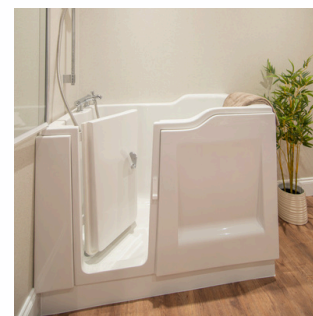

0800 980 6890

hello@assistedliving.ltd

**Unit 3
Castlefields Industrial Estate
Bingley
BD16 2AG**