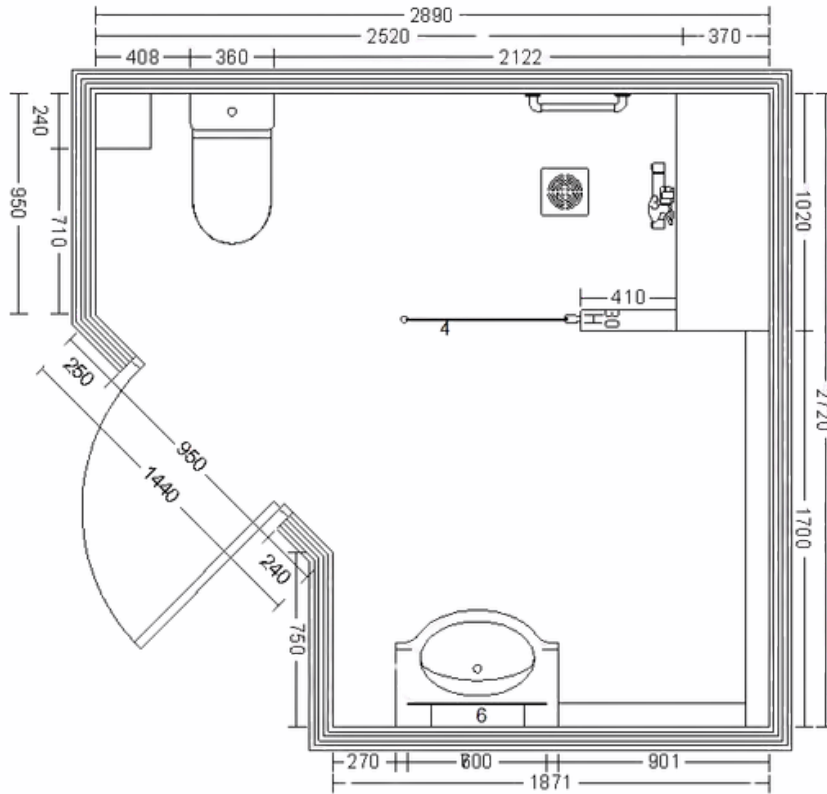

The Goal

To transform the bathroom into a modern, safe and easy-to-maintain space that improves comfort, safety & accessibility.

2D Plan

The redesign included features such as:

- ✓ Level-access showering for safer, easier use.
- ✓ Improved layout with more practical shower space.
- ✓ Easy-clean wall panels and low-maintenance surfaces.
- ✓ Modern fixtures, fittings and fresh finishes.
- ✓ Practical storage and fitted bathroom furniture.