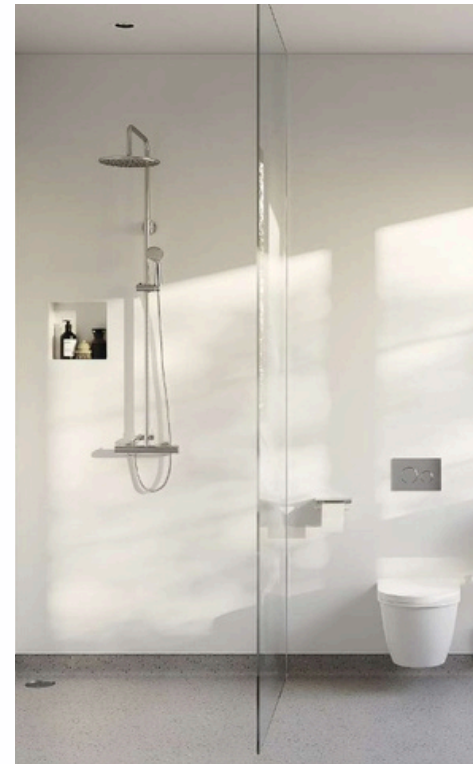

Many models also include **slip-resistant** surfaces, easy-to-reach controls, grab handles and anti-scald thermostatic bath taps for added comfort and **peace of mind**.

Assisted Living's range of P-Shaped Walk-in Baths combine the style and practicality of a contemporary family bathroom with accessible bathing features designed for everyday ease of use.

Call our friendly team to find out more!

Wetrooms

A **wetroom** is a **modern, fully waterproof** bathroom solution designed to make showering safer, easier and more accessible. With a **level-access** shower area and no raised step, it provides a **comfortable, practical** space that can adapt to your changing needs and help **future-proof** your home.

Ideal for wheelchair users or anyone seeking **effortless access**, our **wetrooms** combine safety with contemporary design. Available in a range of layouts, finishes and accessories, they maximise space while creating a **stylish, functional** bathroom tailored to your lifestyle.